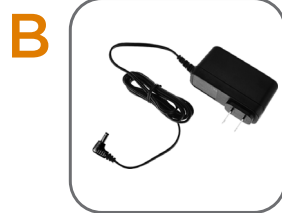

Wi-Fi)))

8" TOUCHSCREEN DIGITAL PICTURE FRAME

Rose Gold Metal Textured Frame

PDWV-800RT

QUICK START GUIDE

Attach stand

Plug in

Frame powers on automatically when first plugged in