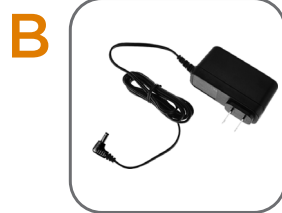

# 8" TOUCHSCREEN DIGITAL PICTURE FRAME

Rose Gold Metal Textured Frame

PDWV-800RT

## QUICK START GUIDE

Attach stand

Plug in

Frame powers on automatically when first plugged in

When the frame powers on the Polaroid logo will flash twice on the screen while system initializes.

Follow the prompts on the start screen